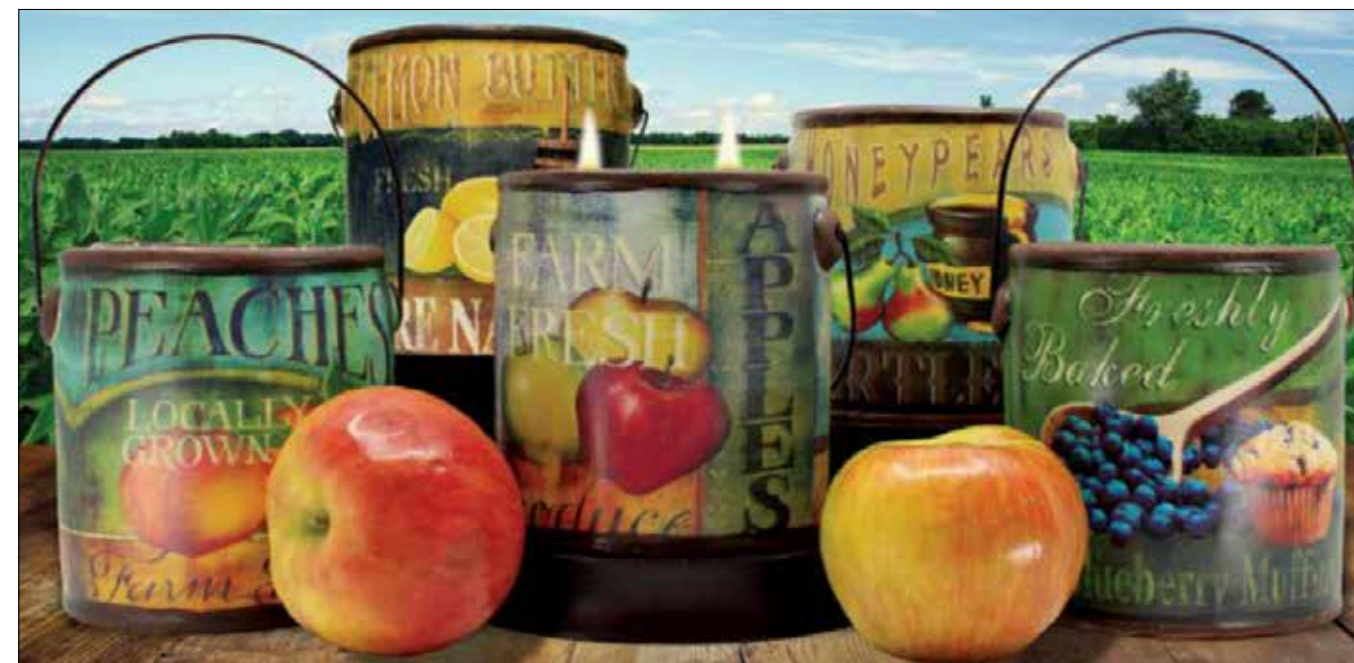

## PRICES

		1+	18+	36+
The Firelamp	FL 001	15.00	14.00	13.00
Red LED Firelamp	FL 001 R	18.00	17.00	16.00

# CHEERFUL CANDLES

No . . . Scented Candles aren't all just the same

Farm Fresh Candles

SNOWMEN

BEEHIVES

Seasonal Candles

Cheerful Candles

Keepers of the Light