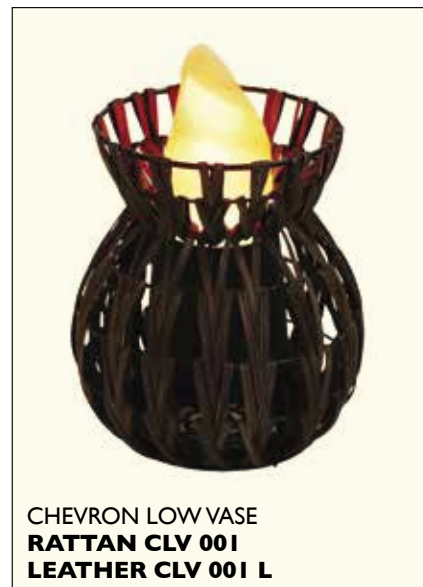

CHEVRON LOW VASE
RATTAN CLV 001
LEATHER CLV 001 L

▲ Asia Woven Lamps

A range of woven Flamelights with a shade made from either rattan or a two-tone leather-effect weave.

PRICES

ASIA WOVEN RANGE

			1+	3+	6+
Chevron High Tower	Rattan	CQB 001	24.00	23.00	22.00
	Leather	CQB 001 L	24.50	23.50	22.50
Chevron High Vase	Rattan	CLC 001	24.00	23.00	22.00
	Leather	CLC 001 L	24.50	23.50	22.50
Chevron Low Vase	Rattan	CLV 001	23.00	22.00	21.00
	Leather	CLV 001 L	23.50	22.50	21.50